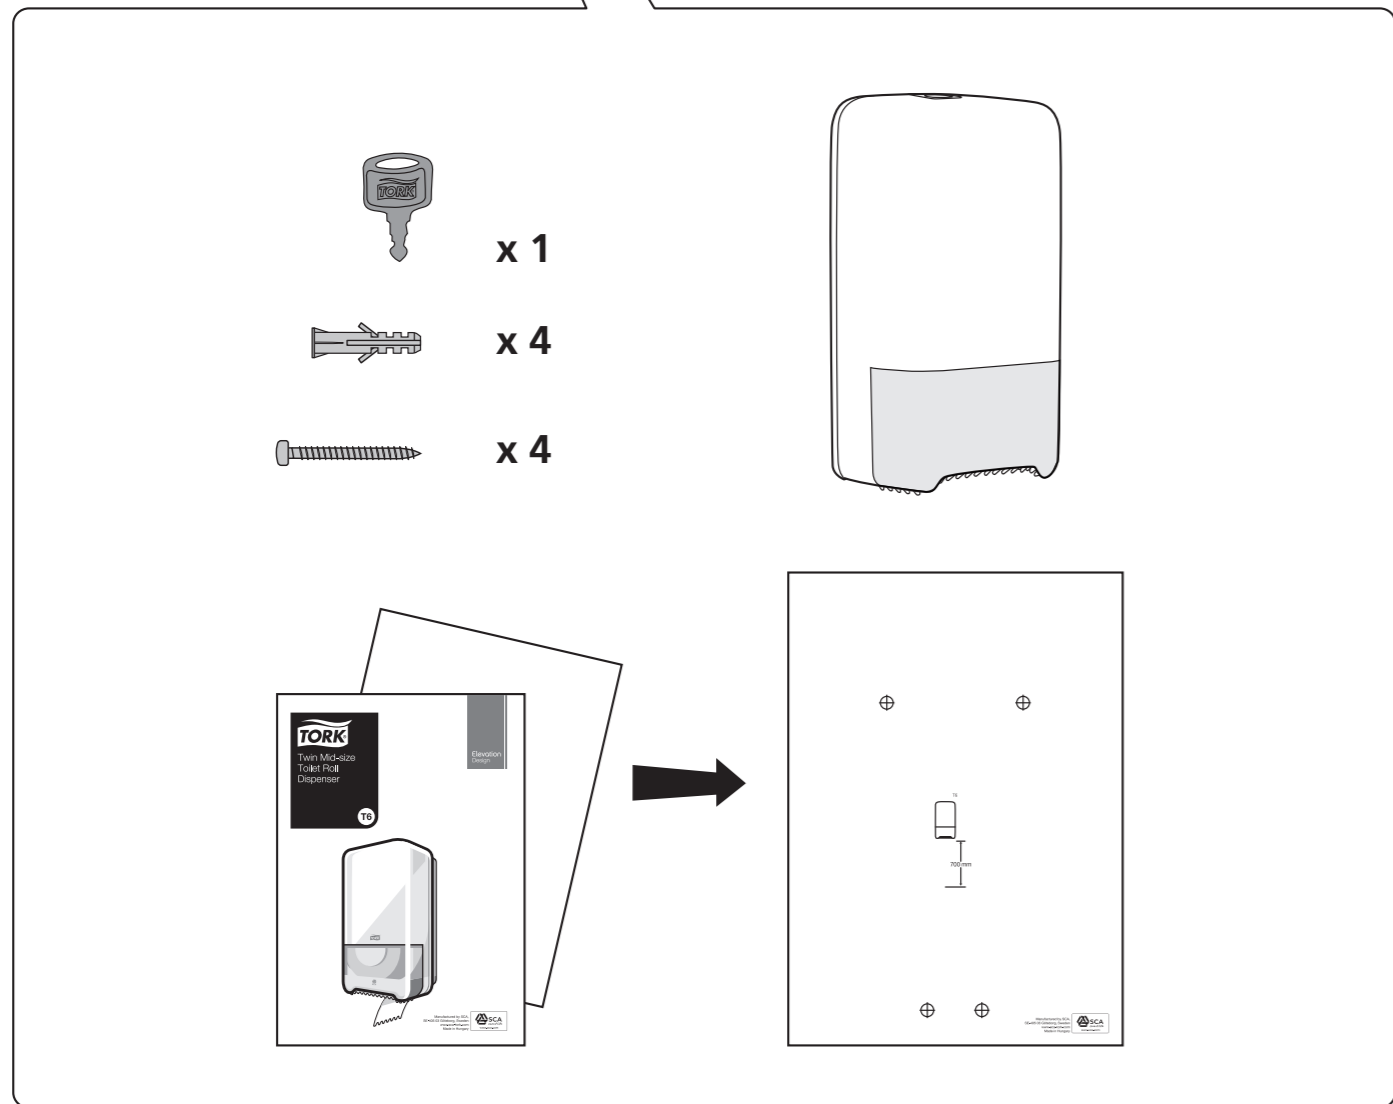

European Community Design Registration RCD 000929971

Manufactured by SCA,  
SE-405 03 Göteborg, Sweden  
[www.sca-tork.com](http://www.sca-tork.com)  
Made in Hungary

Manufactured by SCA,  
SE-405 03 Göteborg, Sweden  
[www.sca-tork.com](http://www.sca-tork.com)  
Made in Hungary

2.

3.

4.

5.

1.