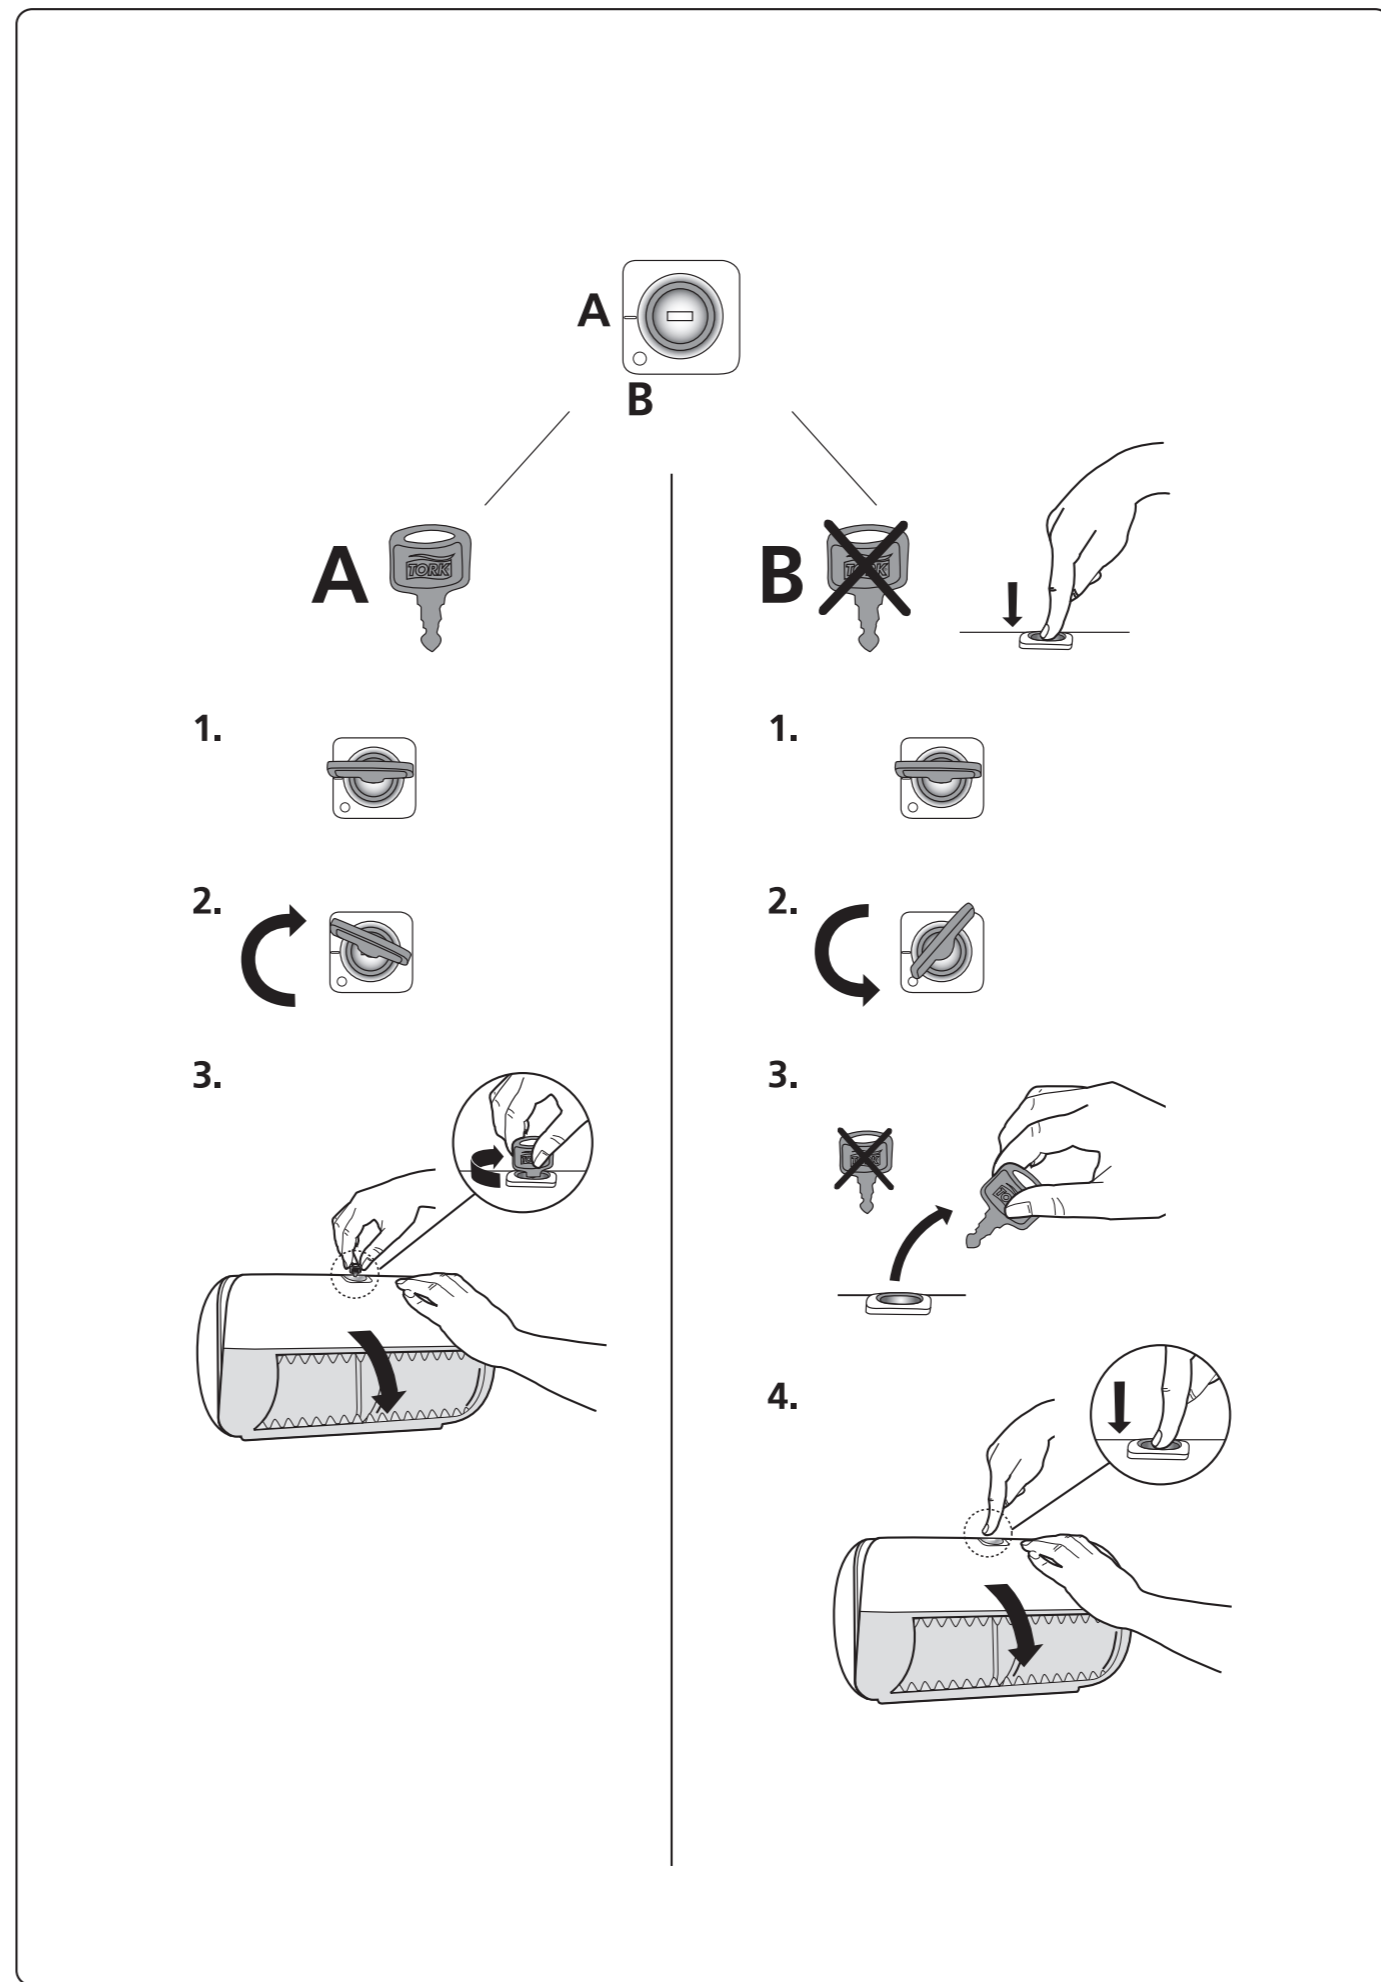

European Community Design Registration RCD 000929971

Elevation
Design

Manufactured by SCA,
SE-405 03 Göteborg, Sweden
www.sca-tork.com
Made in Hungary

Manufactured by SCA,
SE-405 03 Göteborg, Sweden
www.sca-tork.com
Made in Hungary

2.

2

3.

 x 4

 x 4

4.

1.