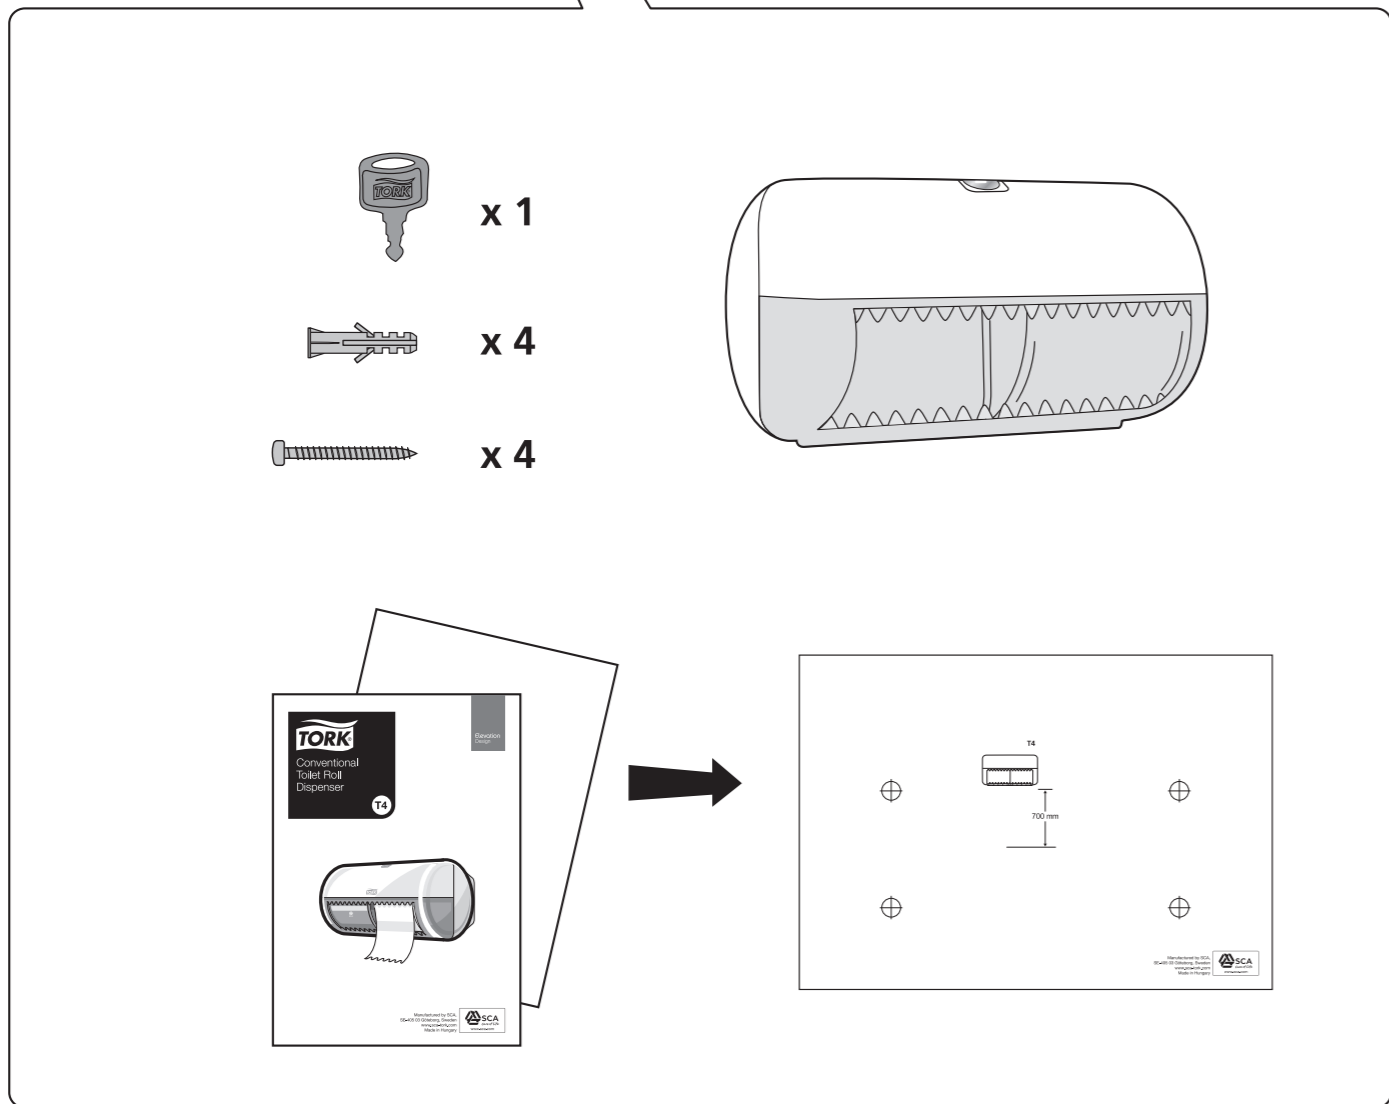

European Community Design Registration RCD 000929971

Elevation
Design

Manufactured by SCA,
SE-405 03 Göteborg, Sweden
www.sca-tork.com
Made in Hungary

Manufactured by SCA,
SE-405 03 Göteborg, Sweden
www.sca-tork.com
Made in Hungary

2.

3.

4.

1

2

3

5

1.

2.

2

3.

 x 4

 x 4

4.

1.