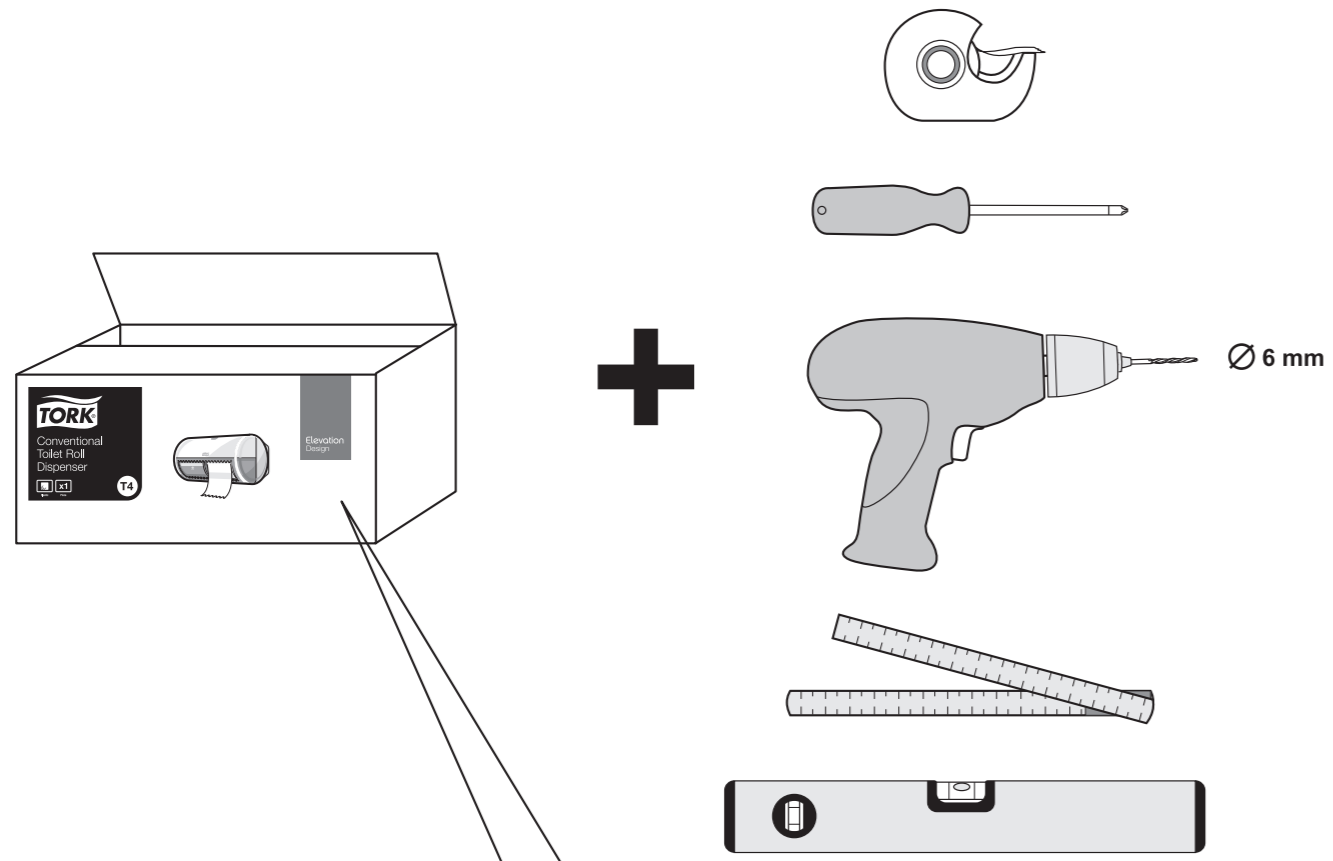

European Community Design Registration RCD 000929971

Elevation
Design

Manufactured by SCA,
SE-405 03 Göteborg, Sweden
www.sca-tork.com
Made in Hungary

Manufactured by SCA,
SE-405 03 Göteborg, Sweden
www.sca-tork.com
Made in Hungary

2.

2

3.

 x 4

 x 4

4.

1.