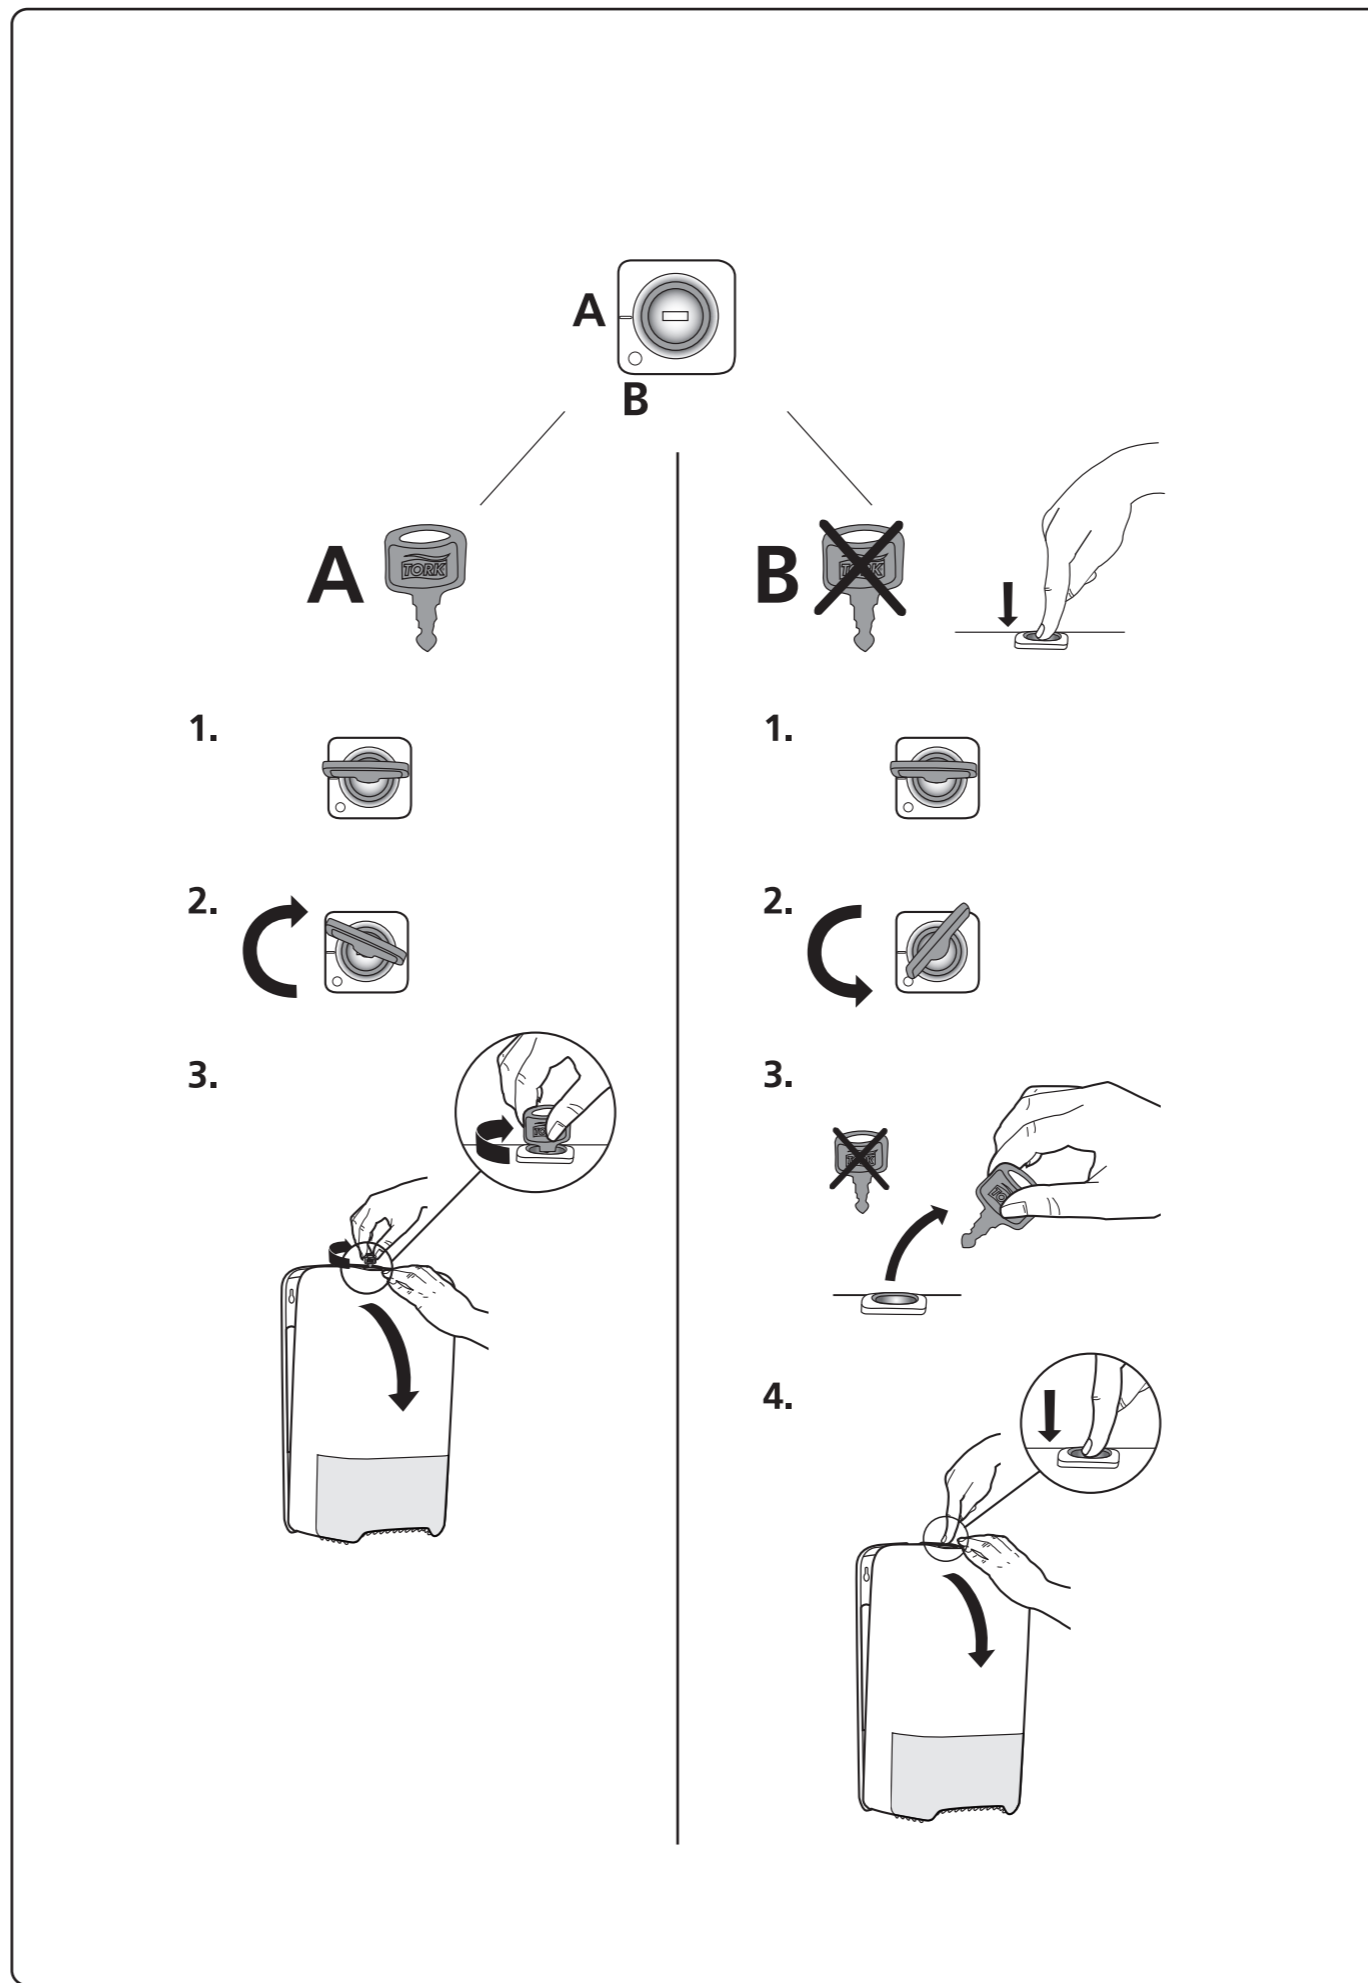

European Community Design Registration RCD 000929971

Elevation  
Design

Manufactured by SCA,  
SE-405 03 Göteborg, Sweden  
[www.sca-tork.com](http://www.sca-tork.com)  
Made in Hungary

Manufactured by SCA,  
SE-405 03 Göteborg, Sweden  
[www.sca-tork.com](http://www.sca-tork.com)  
Made in Hungary

2.

x 2,5

3.

4.

1.

2.

3.

-  x 3
-  x 3