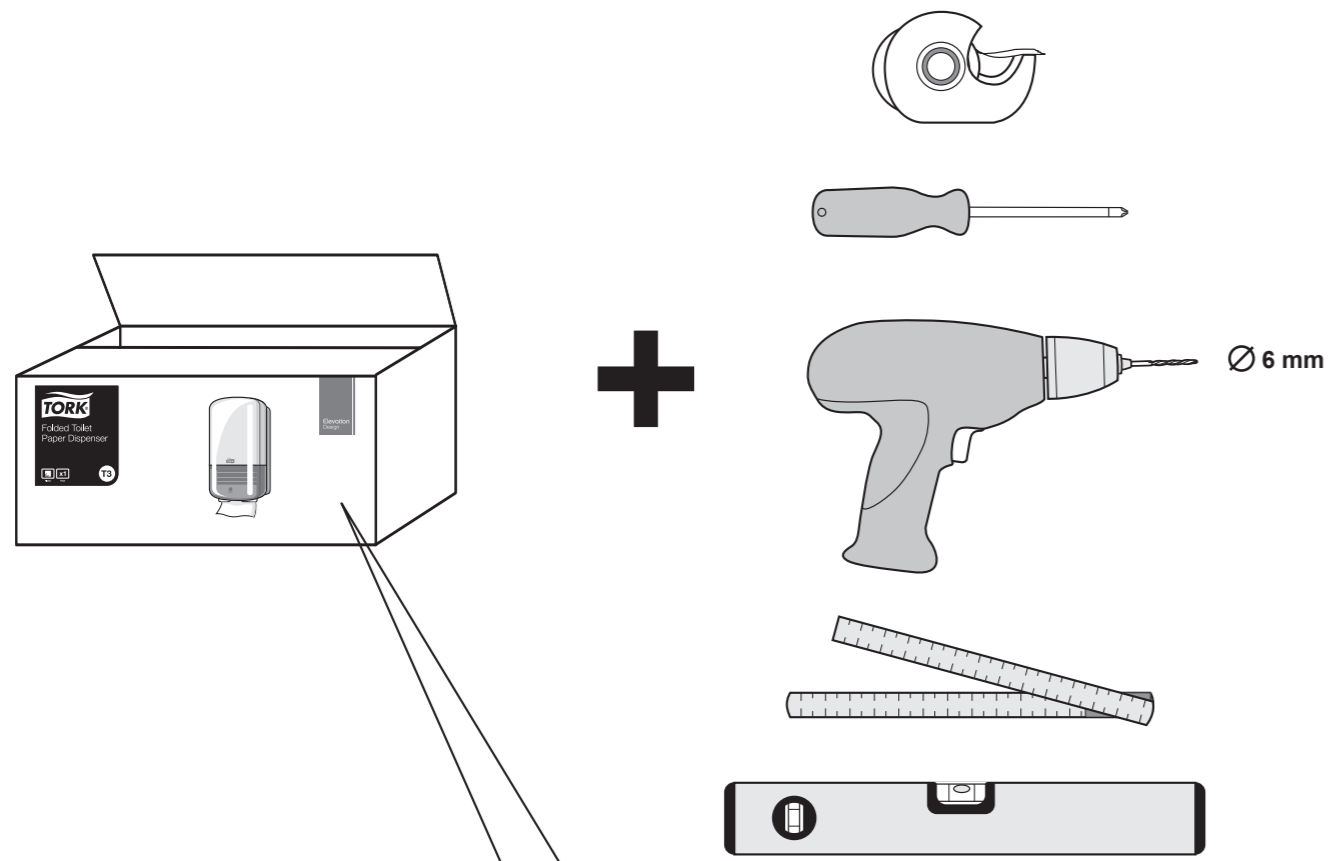

European Community Design Registration RCD 000929971

Elevation  
Design

Manufactured by SCA,  
SE-405 03 Göteborg, Sweden  
[www.sca-tork.com](http://www.sca-tork.com)  
Made in Hungary

Manufactured by SCA,  
SE-405 03 Göteborg, Sweden  
[www.sca-tork.com](http://www.sca-tork.com)  
Made in Hungary

2.

x 2,5

3.

4.

1.

2.

3.

-  x 3
-  x 3