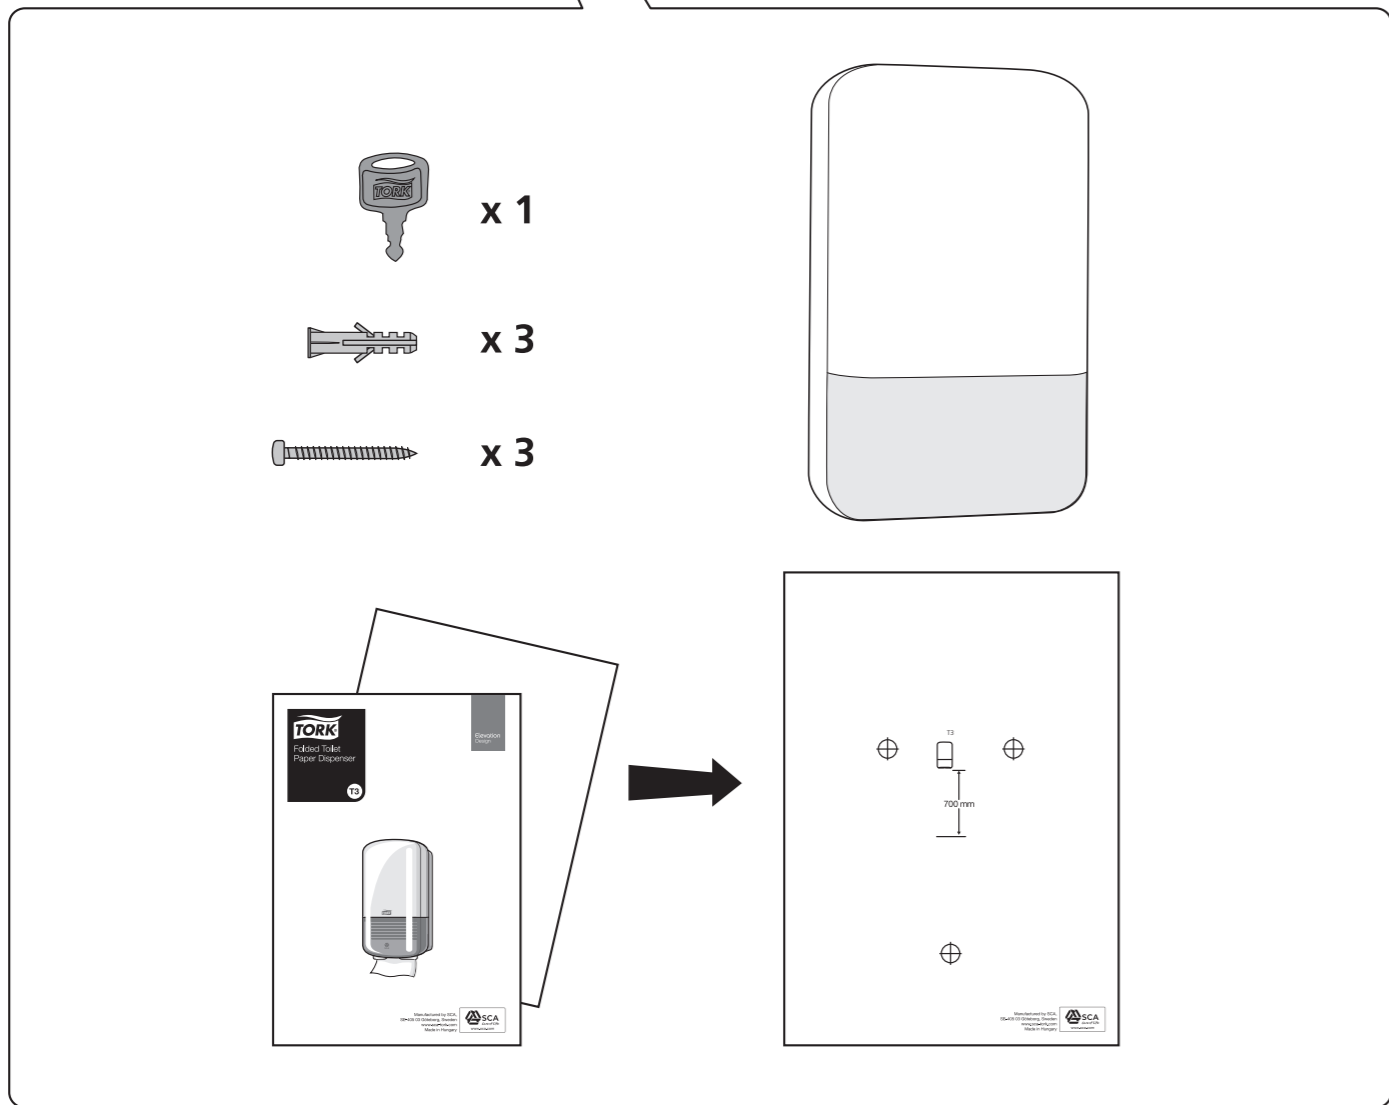

European Community Design Registration RCD 000929971

Elevation  
Design

Manufactured by SCA,  
SE-405 03 Göteborg, Sweden  
[www.sca-tork.com](http://www.sca-tork.com)  
Made in Hungary

Manufactured by SCA,  
SE-405 03 Göteborg, Sweden  
[www.sca-tork.com](http://www.sca-tork.com)  
Made in Hungary

2.

x 2,5

3.

4.

1.

2.

3.

-  x 3
-  x 3