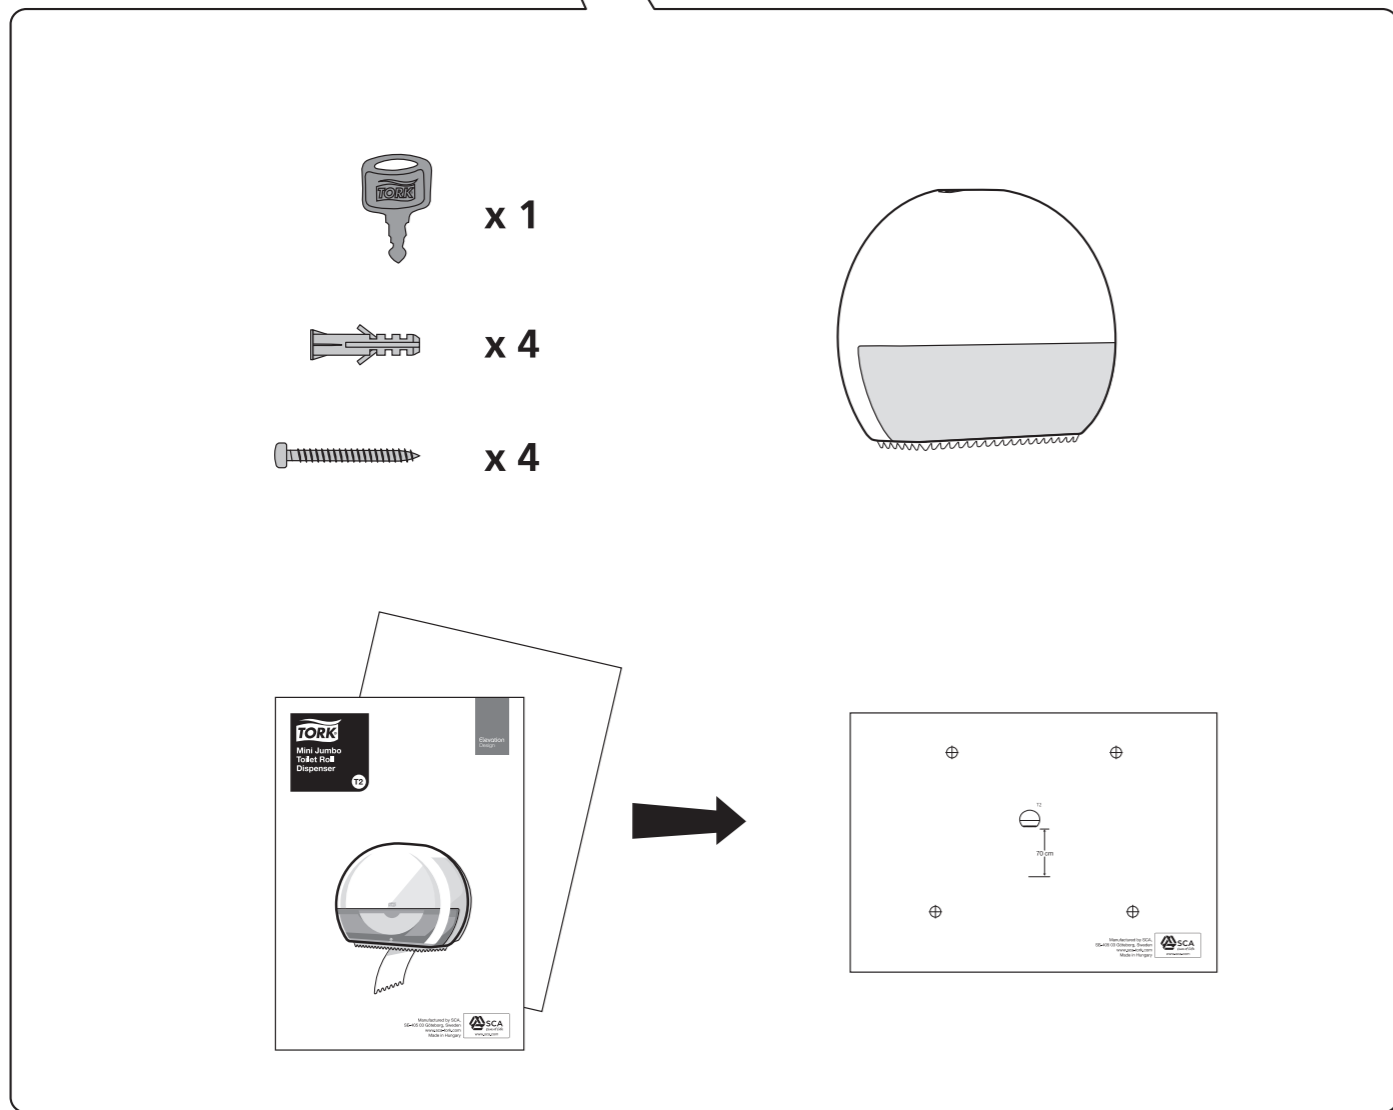

European Community Design Registration RCD 000929971

Elevation
Design

Manufactured by SCA,
SE-405 03 Göteborg, Sweden
www.sca-tork.com
Made in Hungary

Manufactured by SCA,
SE-405 03 Göteborg, Sweden
www.sca-tork.com
Made in Hungary

 x 4

 x 4

4.

1.

2.