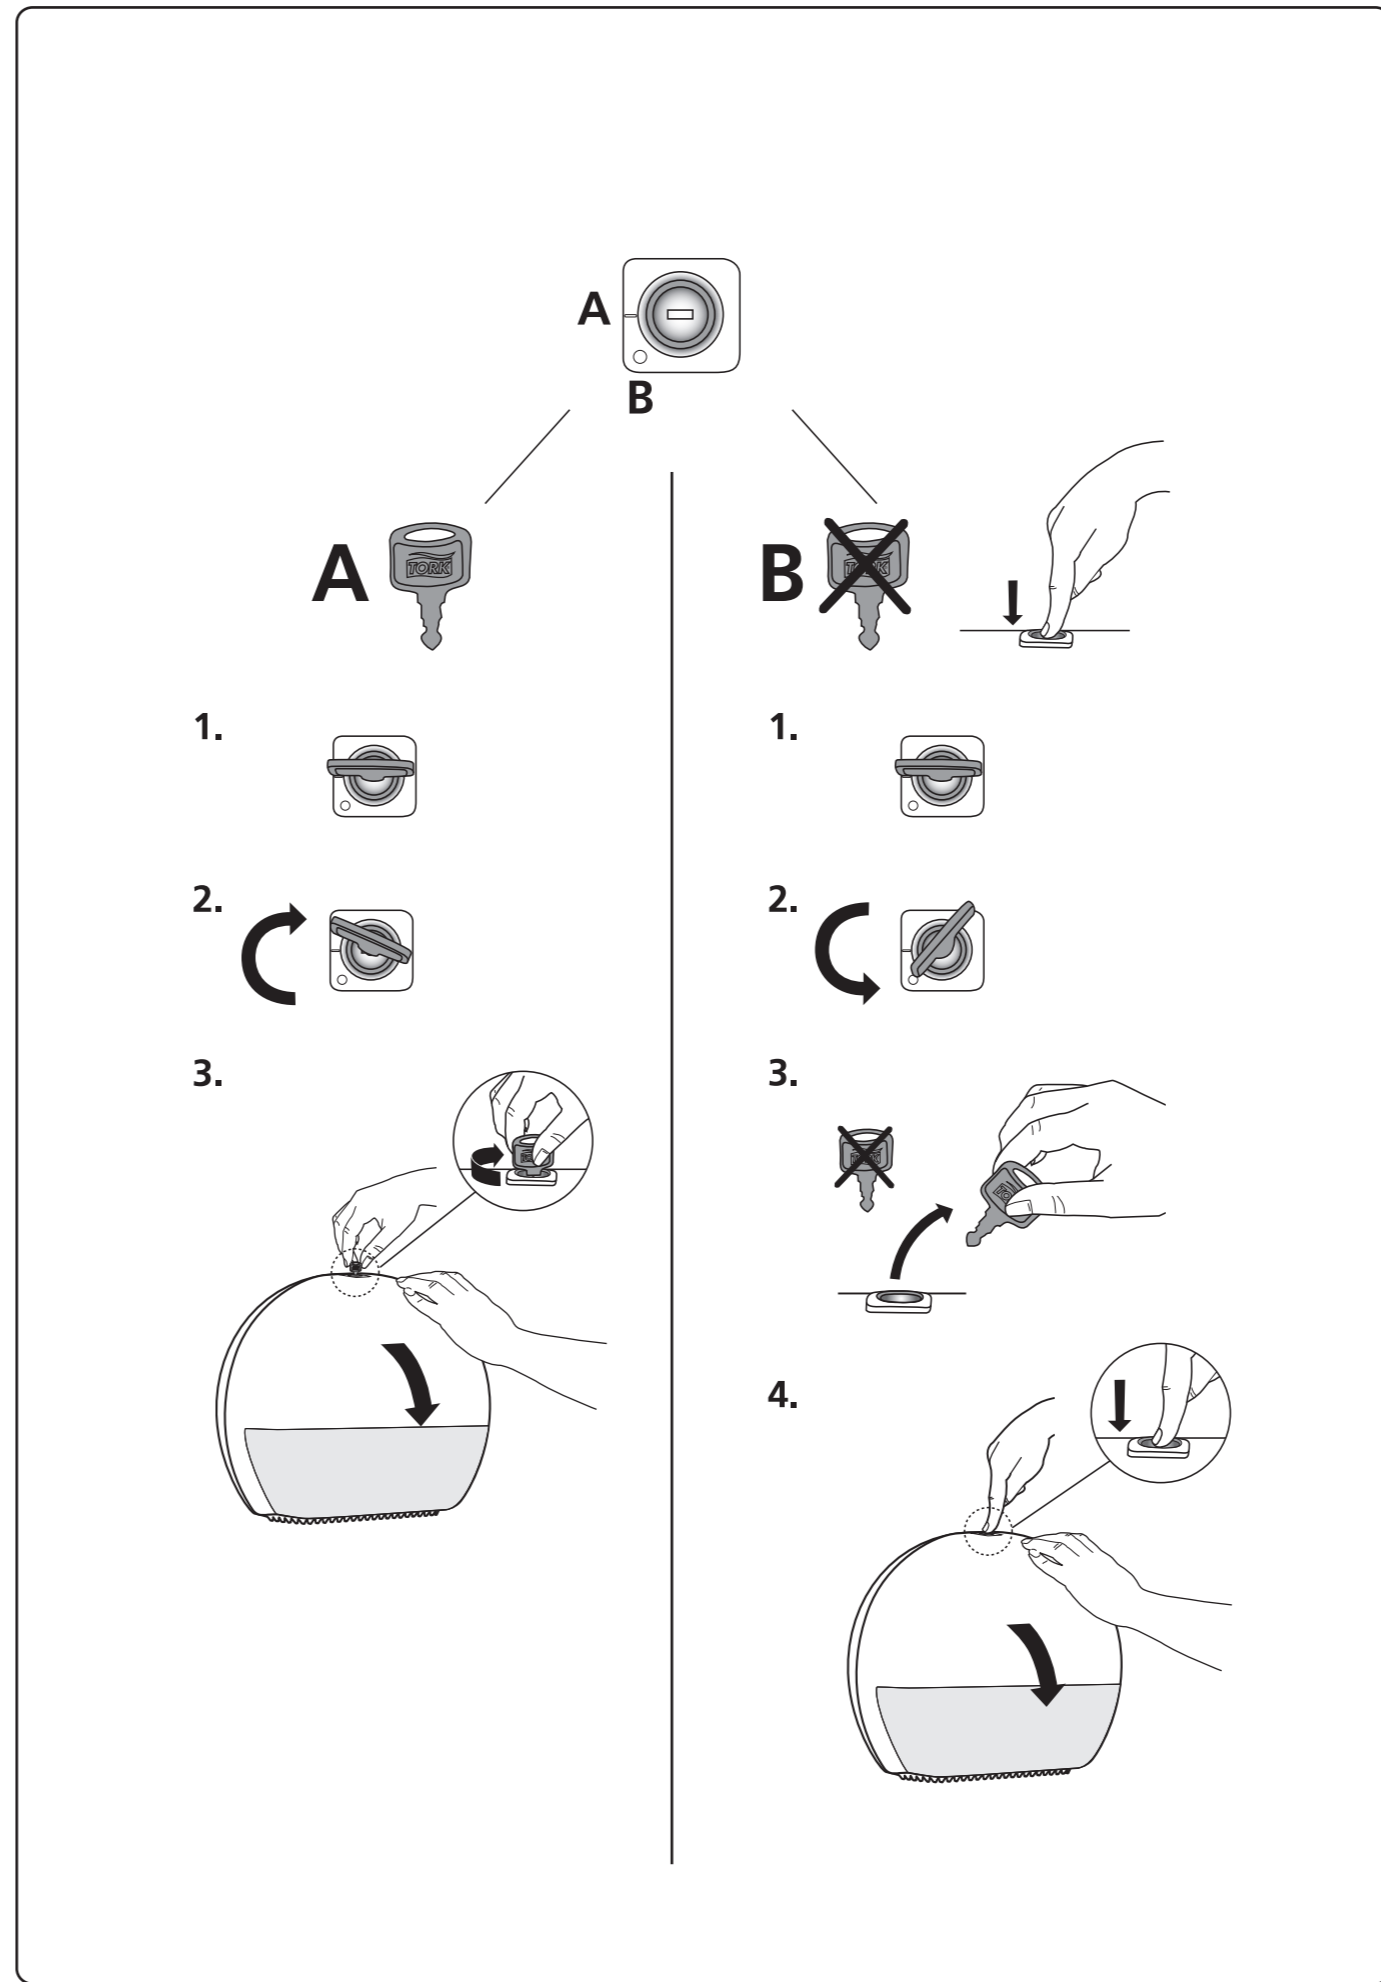

European Community Design Registration RCD 000929971

Elevation
Design

Manufactured by SCA,
SE-405 03 Göteborg, Sweden
www.sca-tork.com
Made in Hungary

Manufactured by SCA,
SE-405 03 Göteborg, Sweden
www.sca-tork.com
Made in Hungary

 x 4

 x 4

4.

1.

2.