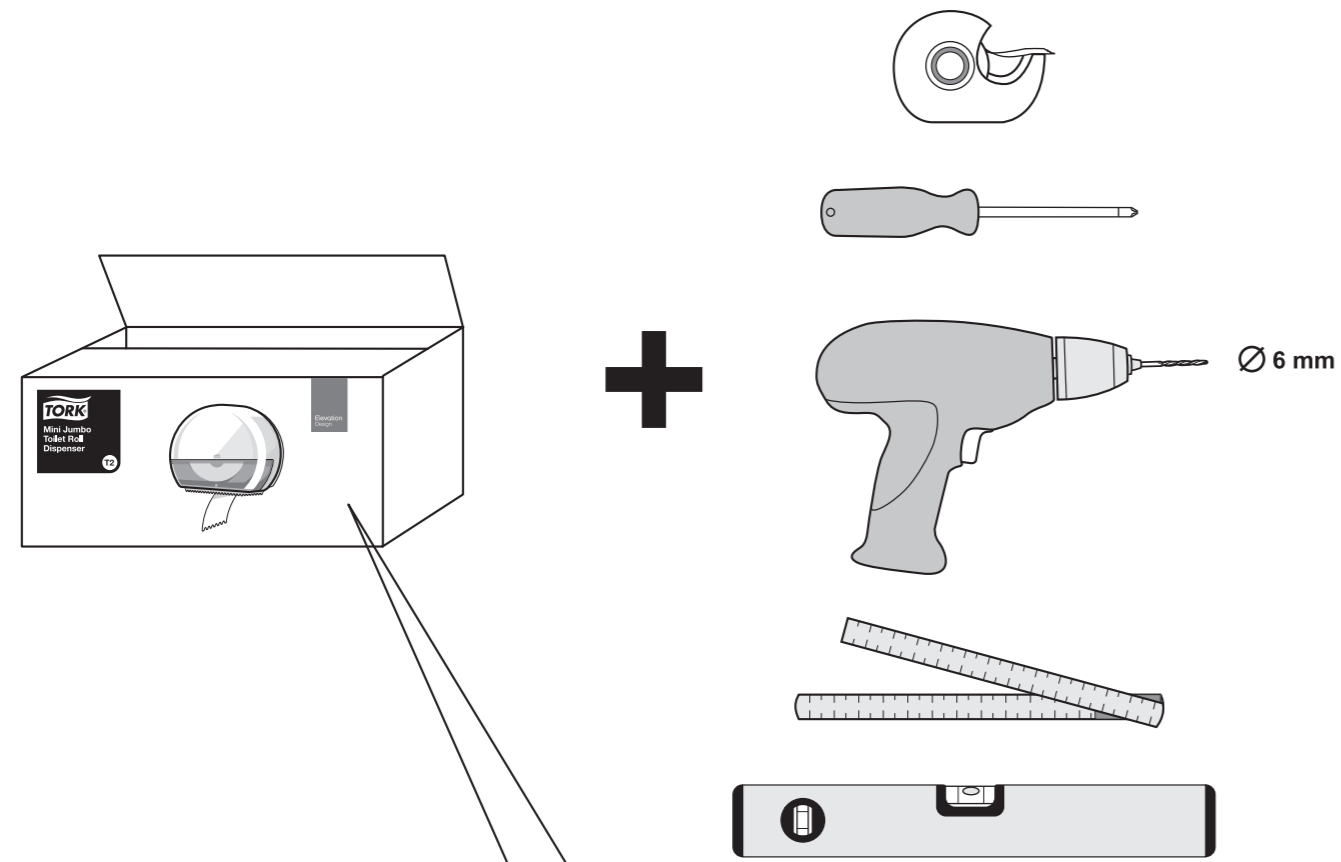

European Community Design Registration RCD 000929971

Elevation
Design

Manufactured by SCA,
SE-405 03 Göteborg, Sweden
www.sca-tork.com
Made in Hungary

Manufactured by SCA,
SE-405 03 Göteborg, Sweden
www.sca-tork.com
Made in Hungary